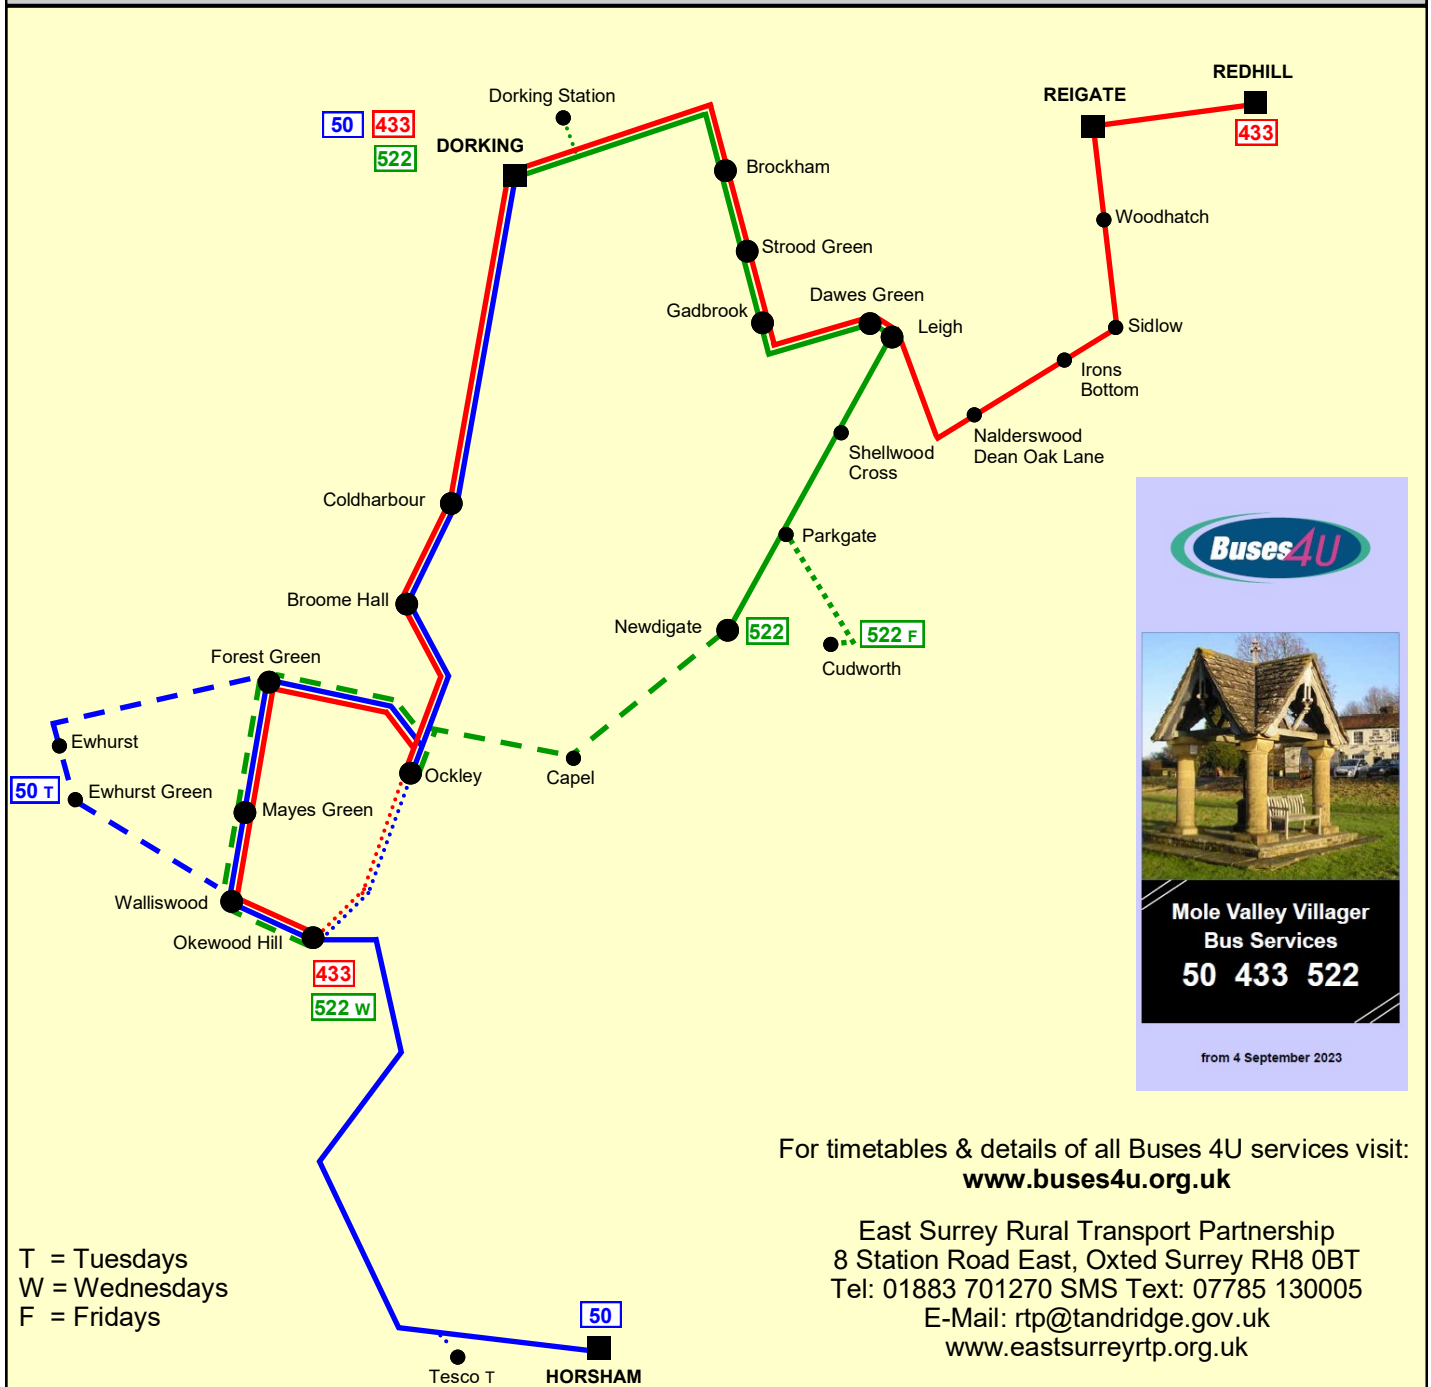

Mole Valley Villager Route Map 2023

Mole Valley Villager Bus Services
50 433 522
 from 4 September 2023

For timetables & details of all Buses 4U services visit:
www.buses4u.org.uk

East Surrey Rural Transport Partnership
 8 Station Road East, Oxted Surrey RH8 0BT
 Tel: 01883 701270 SMS Text: 07785 130005
 E-Mail: rtp@tandridge.gov.uk
www.eastsurreyrtp.org.uk

T = Tuesdays
 W = Wednesdays
 F = Fridays

Summary of Routes

Bus 50 Dorking to Horsham (Mondays to Fridays- with daily variations)
 Ewhurst is served on Tuesdays.

Bus 433 Oakwoodhill to Dorking, Reigate & Redhill (Mondays & Thursdays)

Bus 522 Newdigate to Dorking (Tuesdays, Wednesdays & Fridays)
 Starts from Oakwoodhill on Wednesdays & Cudworth on Fridays

For timetable details see the leaflet online or request one on the number shown above

Route Colour

Mole Valley Villager Services 50 & 522 are operated on behalf of Surrey County Council